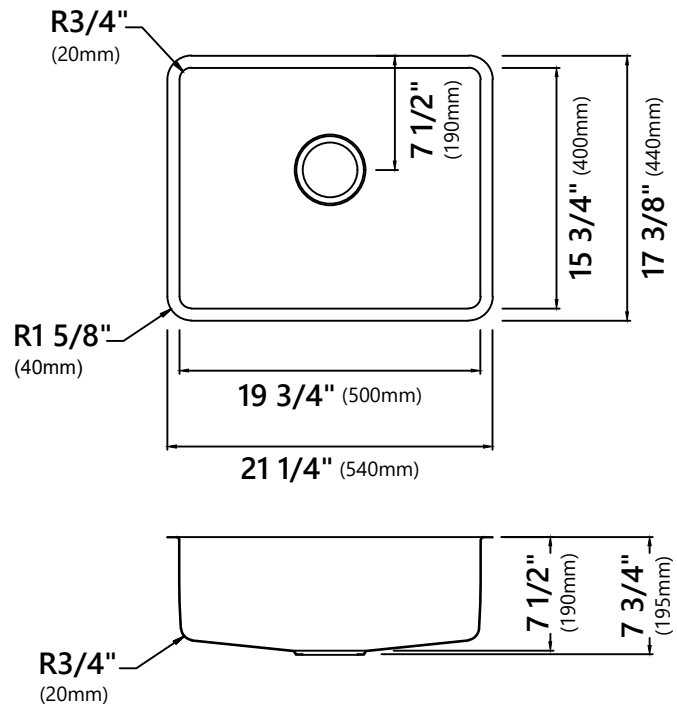

KE1US21

21 Inch Undermount Single Bowl
Porcelain Enameled Steel Kitchen Sink

Kräus®

SPECIFICATION SHEET

Sink Dimensions

Overall Dimensions: 21 1/4" x 17 3/8"

Bowl Dimensions: 19 3/4" x 15 3/4"

Bowl Depth: 7 1/2"

Features

- Porcelain Enameled Steel
- Undermount Single Bowl Sink
- Required Minimum Cabinet Size: 24" Left to Right, 24" Front to Back
- Mounting Hardware and Cut-out Template Included
- 3 1/2" Drain Opening

Optional Accessories

- Kitchen Sink Strainers ST-1, BST-1, PST1 and ST-4

Available Colors

- Glossy White
- Glossy Black

CODES/STANDARDS:

cUPC (ASME A112.19.3/CSA B45.4)

Warranty

Kraus Limited Lifetime Warranty
see website for details www.kraususa.com